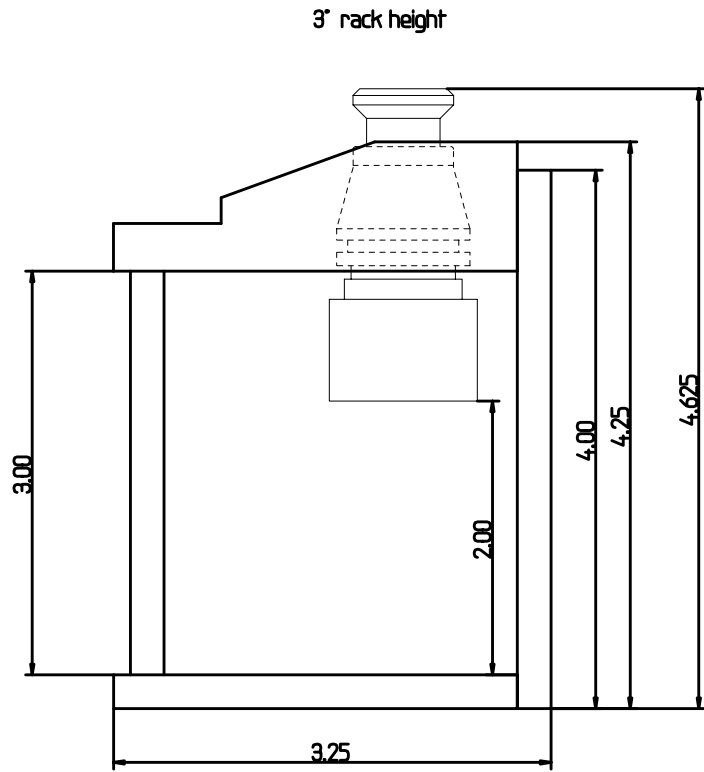

Tool Changer Assembly Side View

Rack has 8 pockets. at 1.5 in spacing