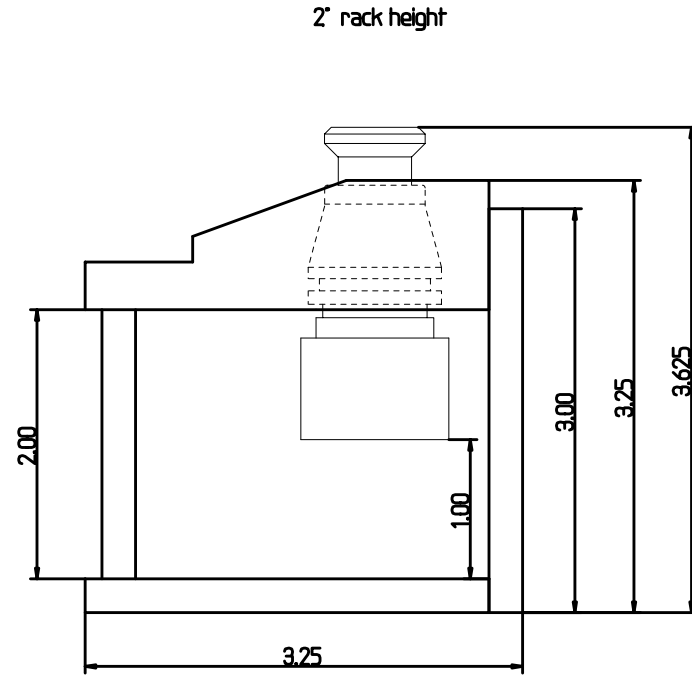

Tool Changer Assembly Side View

Rack has 8 pockets. at 1.5 in spacing