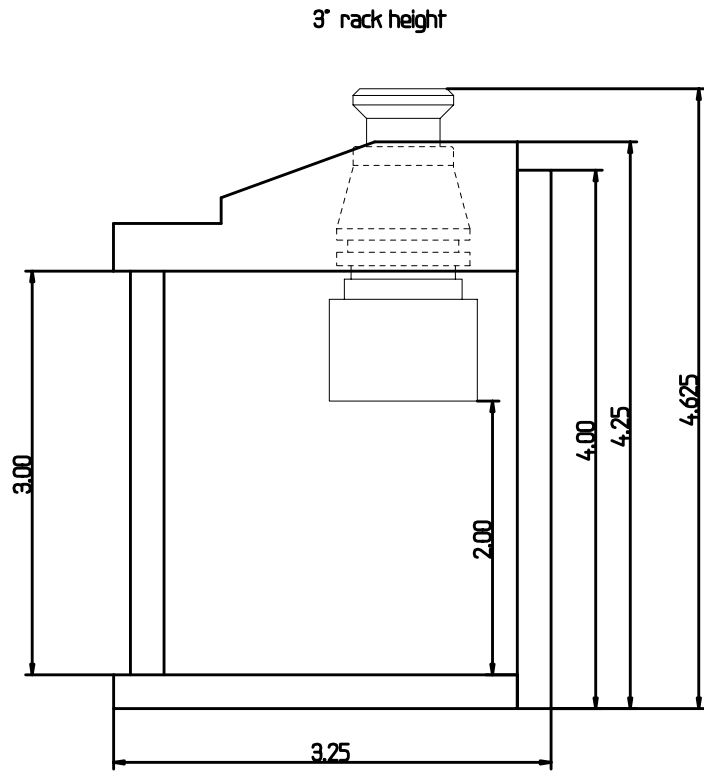

Tool Changer Assembly Side View

Rack has 8 pockets. at 1.5 in spacing