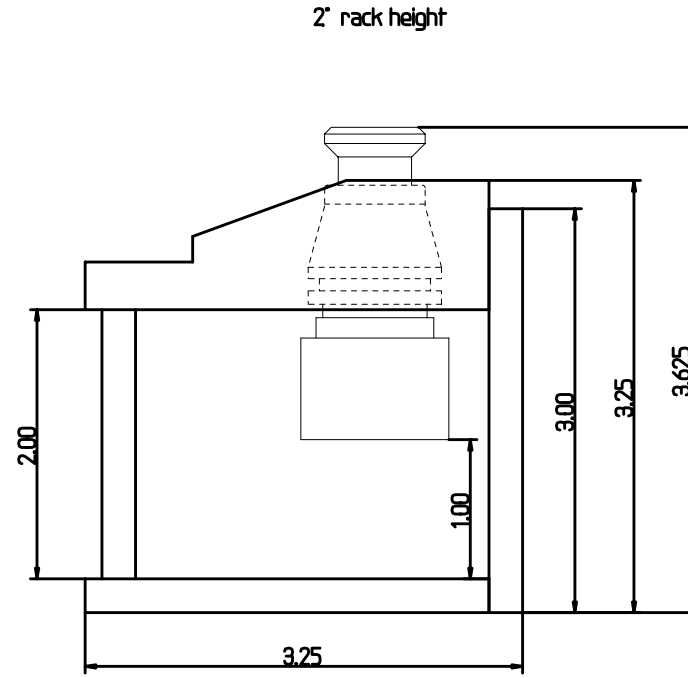

Tool Changer Assembly Side View

Rack has 8 pockets. at 1.5 in spacing